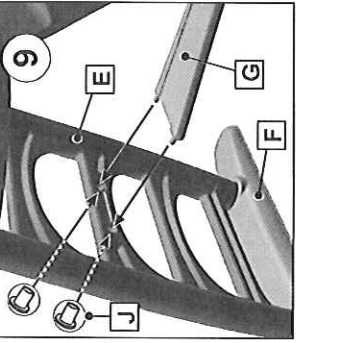

ASSEMBLY • MONTAJE • ASSEMBLAGE

⚠ THIS SHOULD BE DONE BY AN ADULT • REALIZAR POR UN ADULTO • A REALIZER PAR UN ADULTE

- Foldable
- Plegable
- Pliable

⚠ WARNING:

CHOKING HAZARD - Small parts.
Not for children under 3 years.

⚠ **WARNING:** This toy is to be assembled by an adult. Contains potentially hazardous sharp edges and sharp points, or contains small parts before assembling. Recommended Maximum weight: 66.14 lb - 30 kg
Conforms to the safety requirements of Specification F 963.